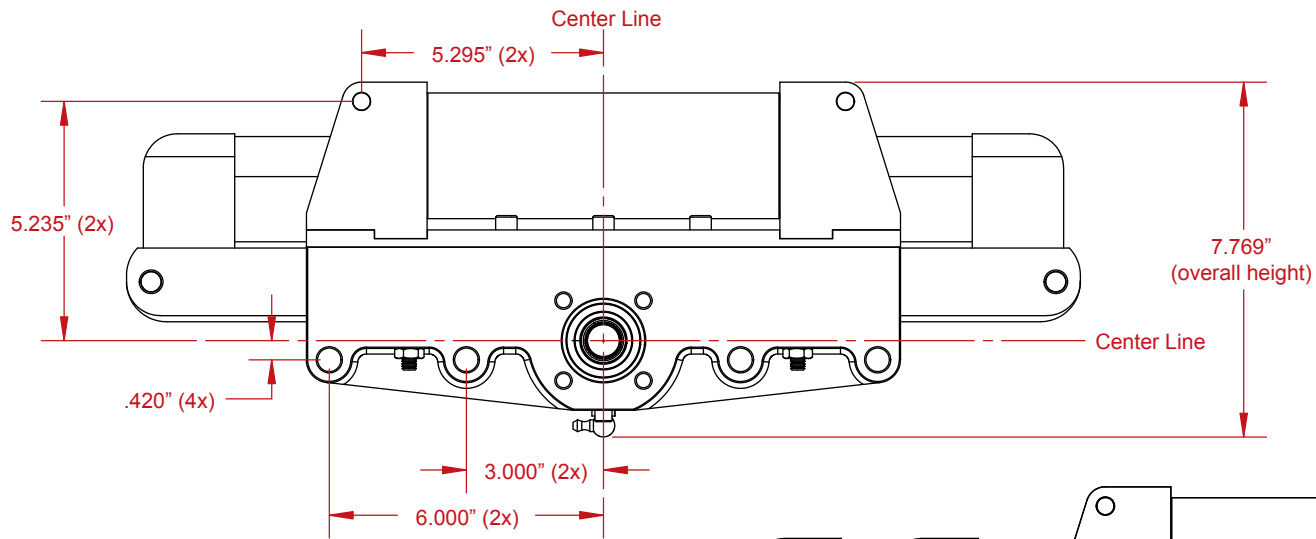

3.0" Truggy Rack (Part #110) with 2.75" Cylinder - 1.5:1 Ratio

For Technical Assistance Call:
 (619) 561-7764
www.howepowerperformance.com
 12476 Julian Ave.
 Lakeside, CA 92040