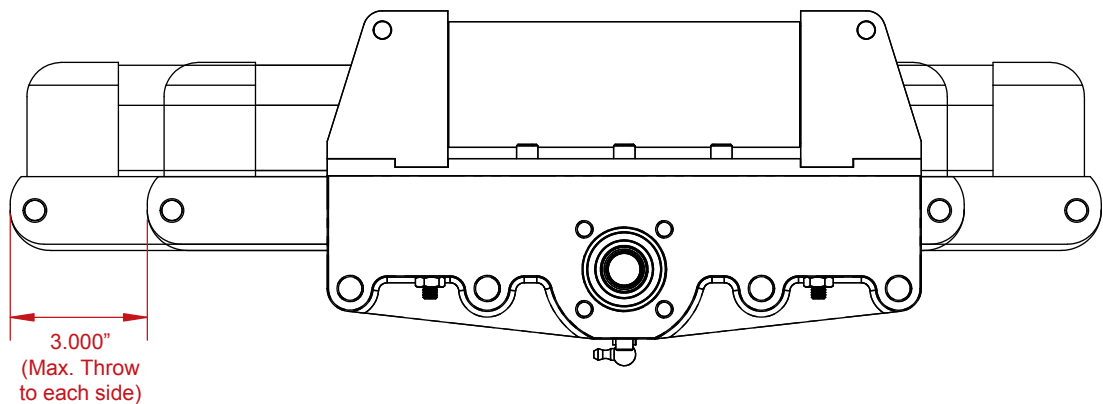

3.0" Truggy Rack (Part #110) with 2.75" Cylinder - 1.5:1 Ratio

For Technical Assistance Call:
 (619) 561-7764
www.howepowerperformance.com
 12476 Julian Ave.
 Lakeside, CA 92040