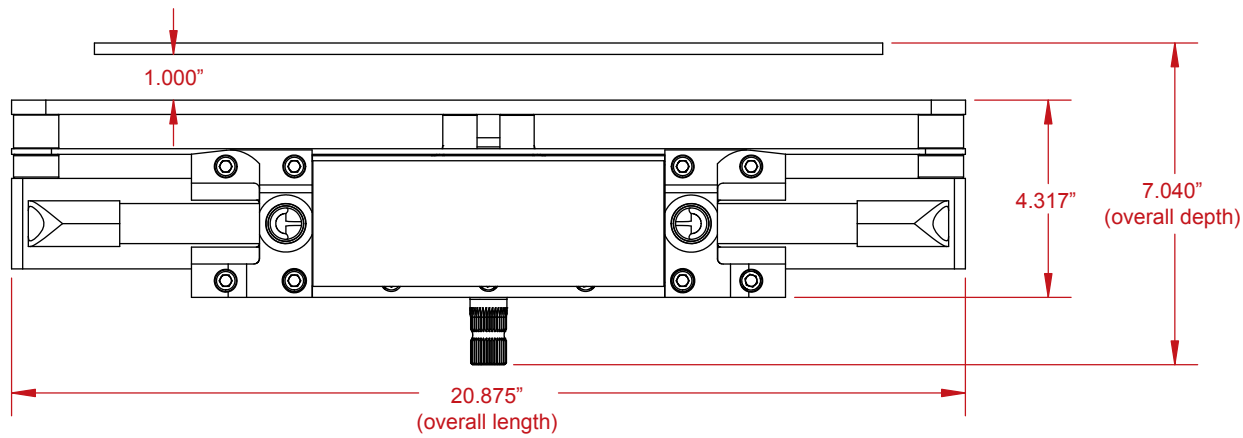

3.0" Truggy Rack (Part #110) with 2.75" Cylinder - 1.5:1 Ratio

For Technical Assistance Call:
 (619) 561-7764
www.howepowerperformance.com
 12476 Julian Ave.
 Lakeside, CA 92040